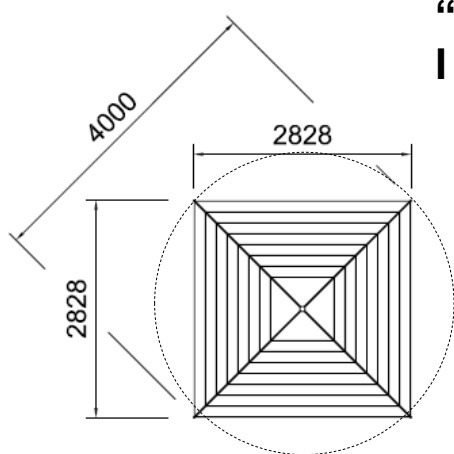

BENEFITS TO YOU!

- Hang the laundry under the shade and move it out into the sun
- Reposition it if the sun cast a shadow from structures or plants
- Move it undercover rapidly if rain commences. Saves taking it all off the line
- Smaller footprint than equivalent rotary lines of same line length
- Easy to operate mechanism
- Wings can be folded down for compact storage
- Save power bills by not using the tumble dryer

“Uses so much less space than a rotary line, plus I can move it to the best position in the garden”

Equivalent Rotary Clothesline:

Line Length: 58m
In Use Footprint: **12.57m²**