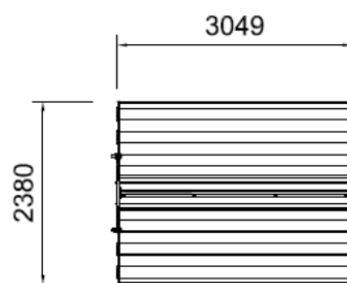

“Uses so much less space than a rotary line, plus I can move it to the best position in the garden”

Equivalent Rotary Clothesline:

Line Length: 58m
In Use Footprint: **12.57m²**

Fulcrum Mobile Clothesline Model HFS60:

Line Length: 60m
In Use Footprint: **7.25m²**

FRAME SIZE OPTIONS

MODEL No	FRAME LENGTH	LINE SPACE
HFS60	3.0m long	60m
HFS50	2.5m long	50m
HFS40	2.0m long	40m

COLOUR CHOICE:

Light Grey

Cream

Dark Grey